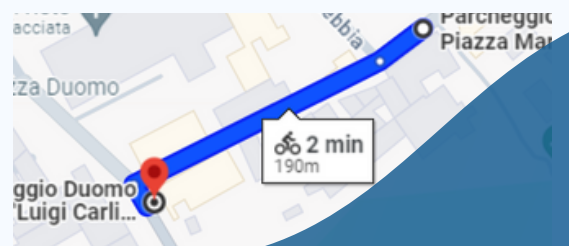

info@coopcarli.it

+39 0763 301 596